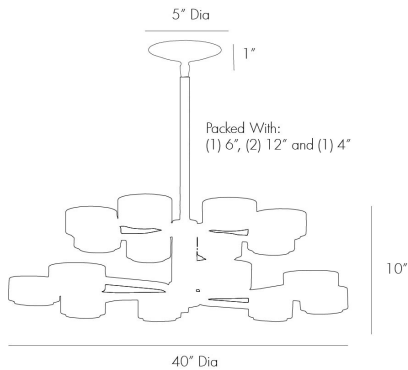

ARTERIOS

JALEN TWO TIER CHANDELIER

89438
 H: 15 IN, Dia: 40.00 IN
 Bronze, Vintage Brass, Frosted Glass
 Contract Suitable As Is

Bronze and brass combine to create this large-scale, modern 16-light chandelier, an updated take on the smaller Jalen Chandelier (89974). Eight horizontal rods, four on each tier, split into two to give way to contrasting vintage brass shades and frosted glass diffusers. Perfect over a large dining table or as the focal point above an island in a grand kitchen. Additional pipe available (PIPE-120). Damp-rated, although limited

APPEARANCE

Material Glass, Steel
 Material Type Plated
 Finish Bronze, Frosted, Vintage Brass
 Top Coat/Sealant true

DIMENSIONS

Shade Top: 6.00 IN, Dia: 6.00 IN, Side: 3 IN
 Diffuser Dia: 4.50 IN
 Chandelier H: 10 IN, Dia: 40.00 IN
 Minimum Hanging Height 15 IN
 Maximum Hanging Height 48 IN
 Canopy H: 1 IN, Dia: 5.00 IN

WIRING

Rating Damp
 Cord 10 FT, Black, SVT
 Socket 16, Type B--E12 Other
 Maximum Watt 40
 Voltage 110-120 V

CERTIFICATIONS

Cerifications Mexico
 United States, Canada

COMPLIANCY

UL/ETL Yes
 RoHS true

SHIPPING

Product Weight 9.7 LBS
 Gross Weight 17.5 LBS
 Shipping Box 1 H: 16 IN, L: 41 IN, W: 41 IN

ADDITIONAL INFO

Features Assembly Required

REPLACEMENT PARTS

Replacement Part 1 PIPE-120
 Replacement Part 1 Dim Square Bronze Ext Pipe (1) 6" and (1) 12"
 Replacement Part 2 CANOPY-114
 Replacement Part 2 Dim 1" x 5.75" Dia